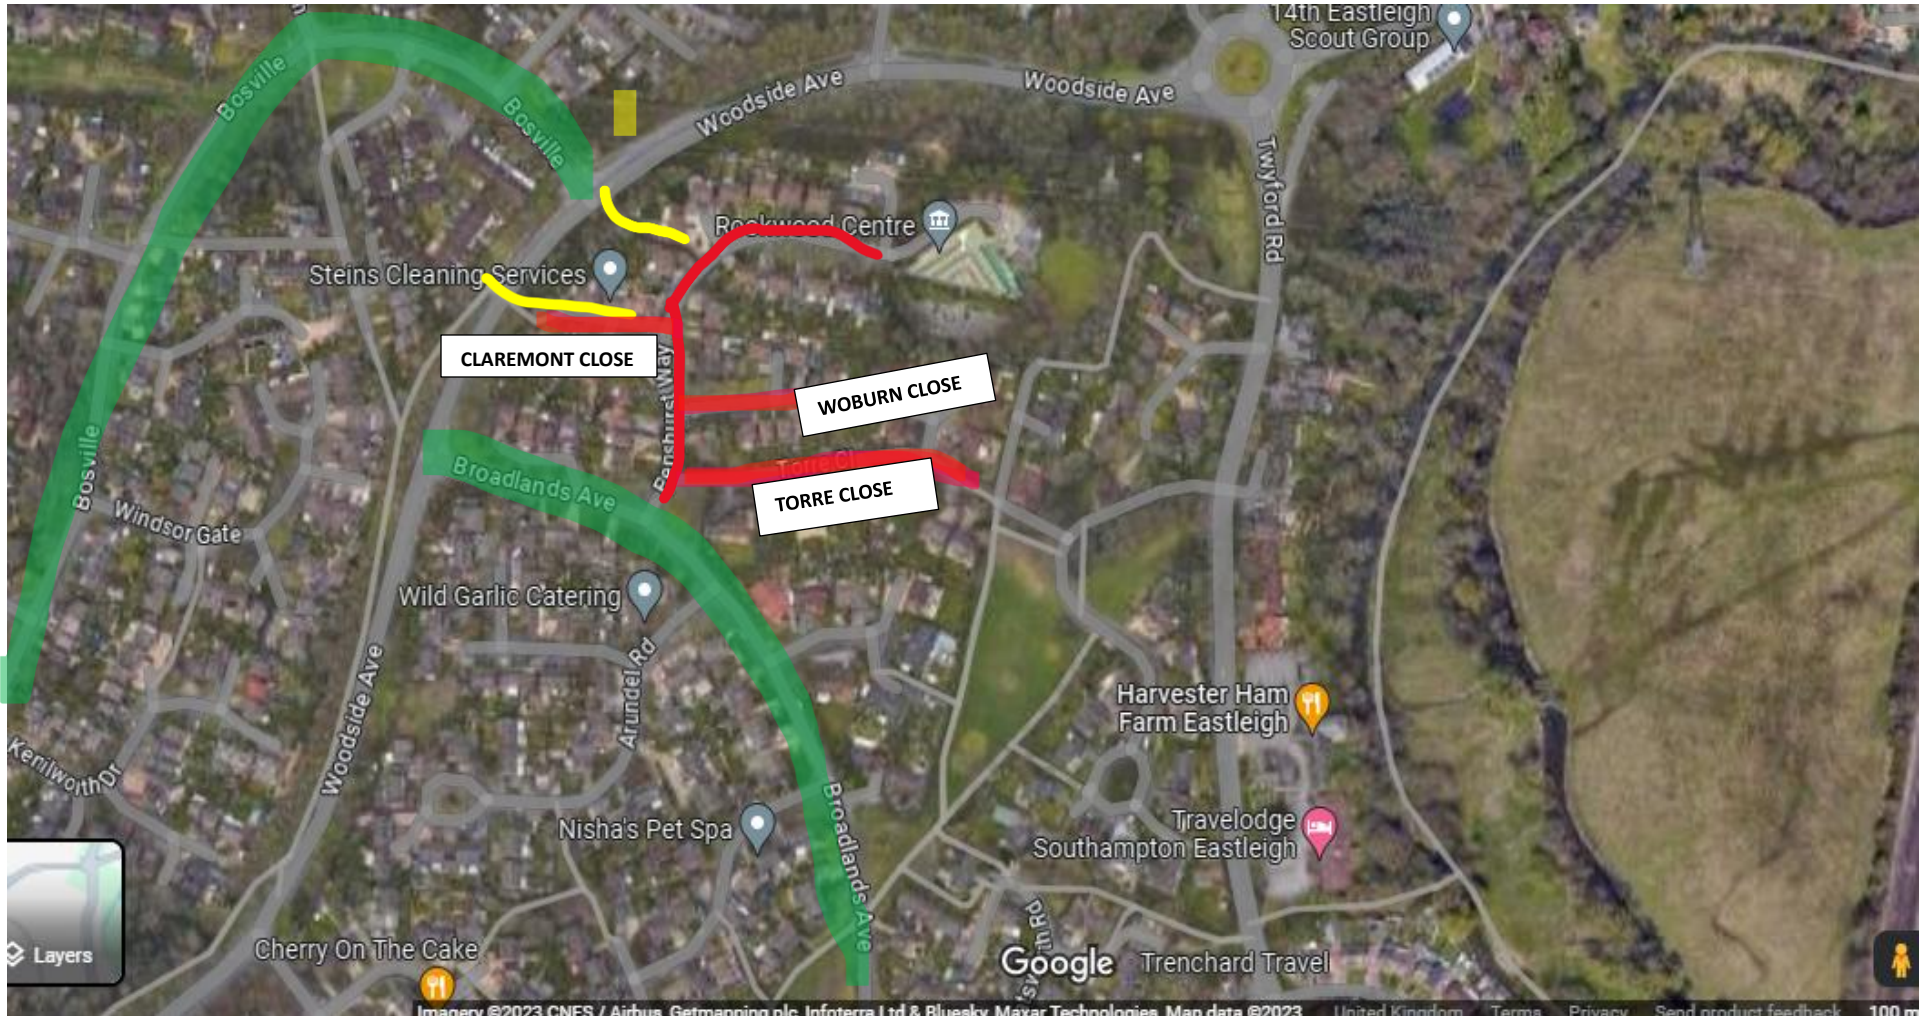

Alternative Car Parking

Green - Broadlands Avenue & Bosville Parking Areas

Yellow - Cut through paths to the Rookwood Centre

Red - Avoid this Areas [Penshurst Way/Claremont Close/Woburn Close/ Torre Close]